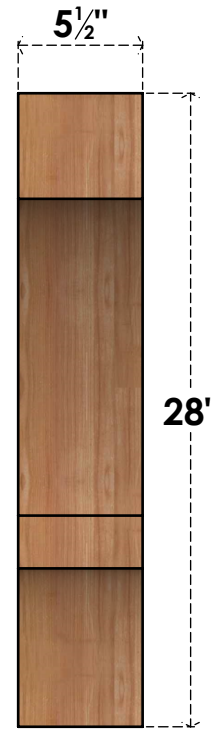

# BRC06X22X28BOA00SWR

5 1/2"W X 22"D X 28"H BALBOA SMOOTH BRACE, WESTERN RED CEDAR

**SIDE**

**FRONT**

EKENA MILLWORK  
 2300 WEST MAIN ST.  
 CLARKSVILLE, TX 75426  
 TOLL FREE: 866-607-0453  
 WWW.EKENAMILLWORK.COM

**NOTES**

1. INSTALLATION TO BE COMPLETED IN ACCORDANCE WITH MANUFACTURER'S SPECIFICATIONS.
2. DRAWING MAY NOT BE TO SCALE
3. THIS DRAWING IS INTENDED FOR DESIGN AND PLANNING PURPOSES ONLY.
4. ALL INFORMATION CONTAINED HEREIN WAS CURRENT AT THE TIME OF DEVELOPMENT BUT MUST BE REVIEWED AND APPROVED BY THE PRODUCT MANUFACTURER TO BE CONSIDERED ACCURATE.
5. PRODUCTS ARE NOT KILN DRIED. THIS ITEM IS UNIQUE AND WILL CONTAIN THE NATURAL VARIATIONS THAT THE WOOD SPECIES OFFERS. THIS MAY RESULT IN VARIATIONS UP TO 1/4"