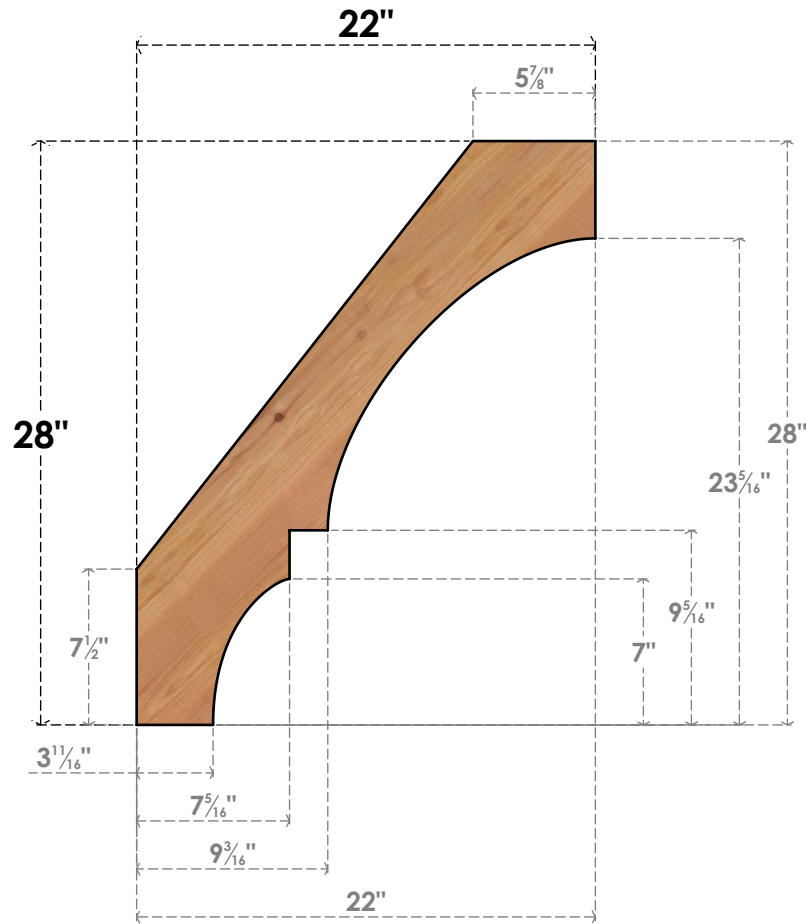

# BRC06X22X28BOA00SWR

5 1/2"W X 22"D X 28"H BALBOA SMOOTH BRACE, WESTERN RED CEDAR

**SIDE**

**FRONT**

EKENA MILLWORK  
 2300 WEST MAIN ST.  
 CLARKSVILLE, TX 75426  
 TOLL FREE: 866-607-0453  
 WWW.EKENAMILLWORK.COM

**NOTES**

1. INSTALLATION TO BE COMPLETED IN ACCORDANCE WITH MANUFACTURER'S SPECIFICATIONS.
2. DRAWING MAY NOT BE TO SCALE
3. THIS DRAWING IS INTENDED FOR DESIGN AND PLANNING PURPOSES ONLY.
4. ALL INFORMATION CONTAINED HEREIN WAS CURRENT AT THE TIME OF DEVELOPMENT BUT MUST BE REVIEWED AND APPROVED BY THE PRODUCT MANUFACTURER TO BE CONSIDERED ACCURATE.
5. PRODUCTS ARE NOT KILN DRIED. THIS ITEM IS UNIQUE AND WILL CONTAIN THE NATURAL VARIATIONS THAT THE WOOD SPECIES OFFERS. THIS MAY RESULT IN VARIATIONS UP TO 1/4"